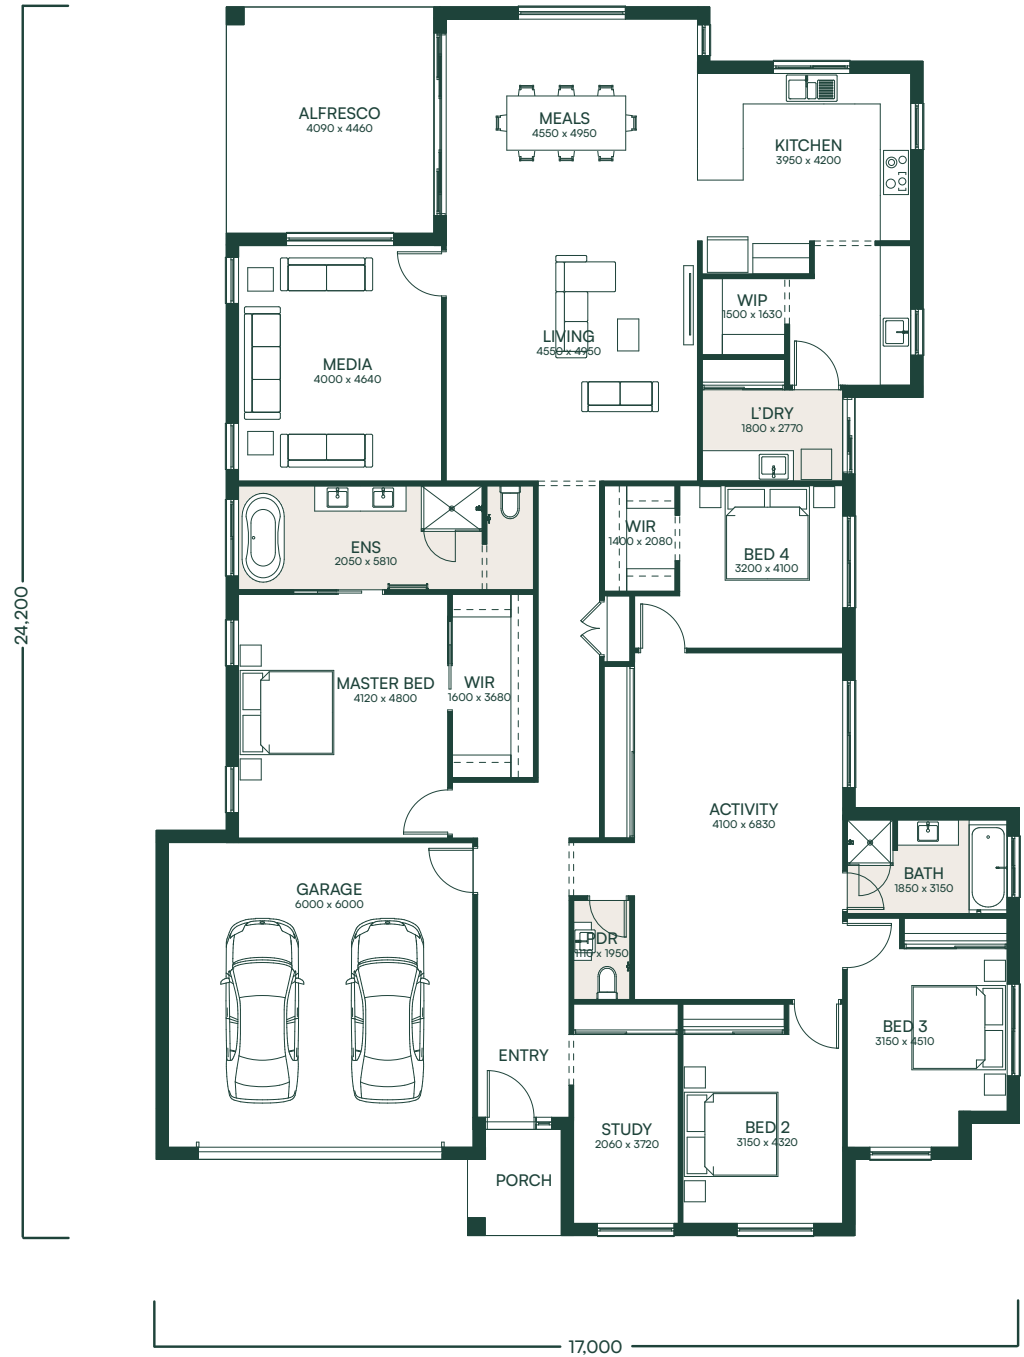

The Leeuwin

Single Storey

WATTLE CRT

THE LEEUWIN

RESORT FACADE

THE LEEUWIN

HAMPTONS FACADE

THE LEEUWIN

EXECUTIVE FACADE

THE LEEUWIN

CLASSIC FACADE

The Leeuwin 313

🏠 4 🚗 2.5
🚗 2 🚗 3

LIVING **GARAGE**
250.71 m² 39.41 m²

ALFRESCO **PORCH**
18.78 m² 3.66 m²

TOTAL
312.56 m²

The Leeuwin 329

🏠 4 🚗 2.5
🚗 2 🚗 3

LIVING GARAGE
267.16 m² 39.41 m²

ALFRESCO PORCH
18.78 m² 3.66 m²

TOTAL
329.01 m²

Homes
built for life

WATTLE CRT

Images are representative only and may include features not supplied or installed by Wattle Court.
Speak to your local Wattle Court Consultant for pricing and available colour selections.