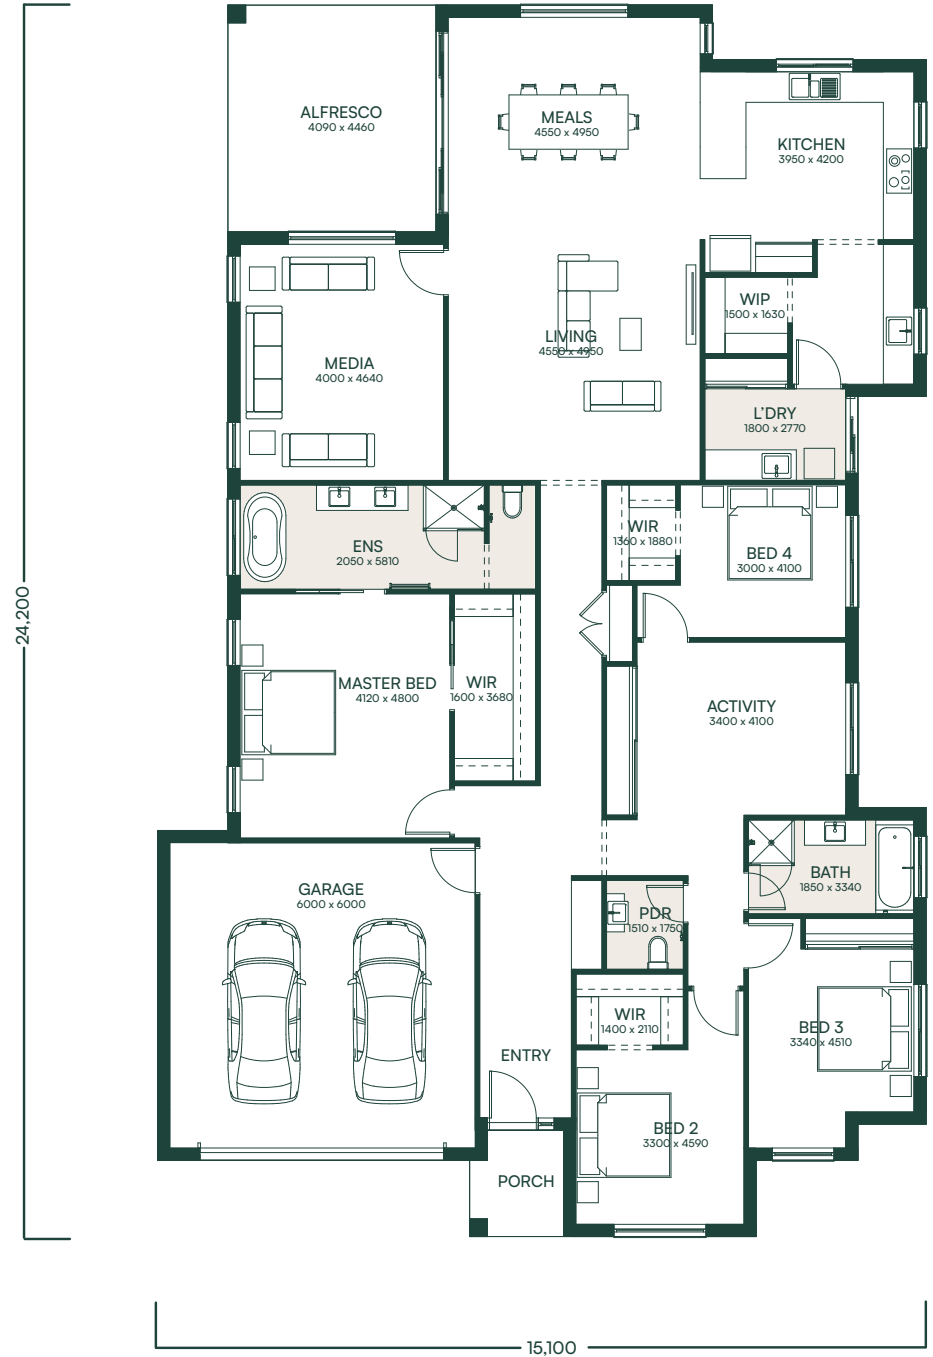

The Leeuwin

Single Storey

WATTLE CRT

THE LEEUWIN

RESORT FACADE

THE LEEUWIN

HAMPTONS FACADE

THE LEEUWIN

EXECUTIVE FACADE

THE LEEUWIN

CLASSIC FACADE

The Leeuwin 313

🏠 4 🚗 2.5
🚗 2 🚗 3

LIVING **GARAGE**
250.71 m² 39.41 m²

ALFRESCO **PORCH**
18.78 m² 3.66 m²

TOTAL
312.56 m²

The Leeuwin 329

🏠 4 🚗 2.5
🚗 2 🚗 3

LIVING GARAGE
267.16 m² 39.41 m²

ALFRESCO PORCH
18.78 m² 3.66 m²

TOTAL
329.01 m²

Homes
built for life

WATTLE CRT

Images are representative only and may include features not supplied or installed by Wattle Court.
Speak to your local Wattle Court Consultant for pricing and available colour selections.